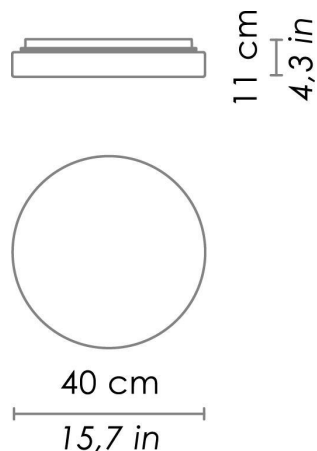

## DRUM

WALL

Wall-ceiling lamps with diffuser in mouth-blown, satin-finish opal triplex glass; chlorine-resistant, anti-UV, neutral translucent polycarbonate frame. Twist-lock coupling system for the glass component. The product is suitable for indoor use only. The Drum collection is IP44.

### DIMENSIONS AND HOLES

Dimensions	Ø 40 cm / Ø 15,7 in
------------	---------------------

### ILLUMINOTECHNICAL SPECIFICATIONS

Source	LED
Power LED	17 W
Total Watt	18,5 W
Lumen LED board	2200 lm
Lumen lamp	1510 lm
Beam angle	130°
Colour temperature	3000 K
CRI	>90
Dimmer	TRIAC
Lamp life	minimum 2 years guaranteed